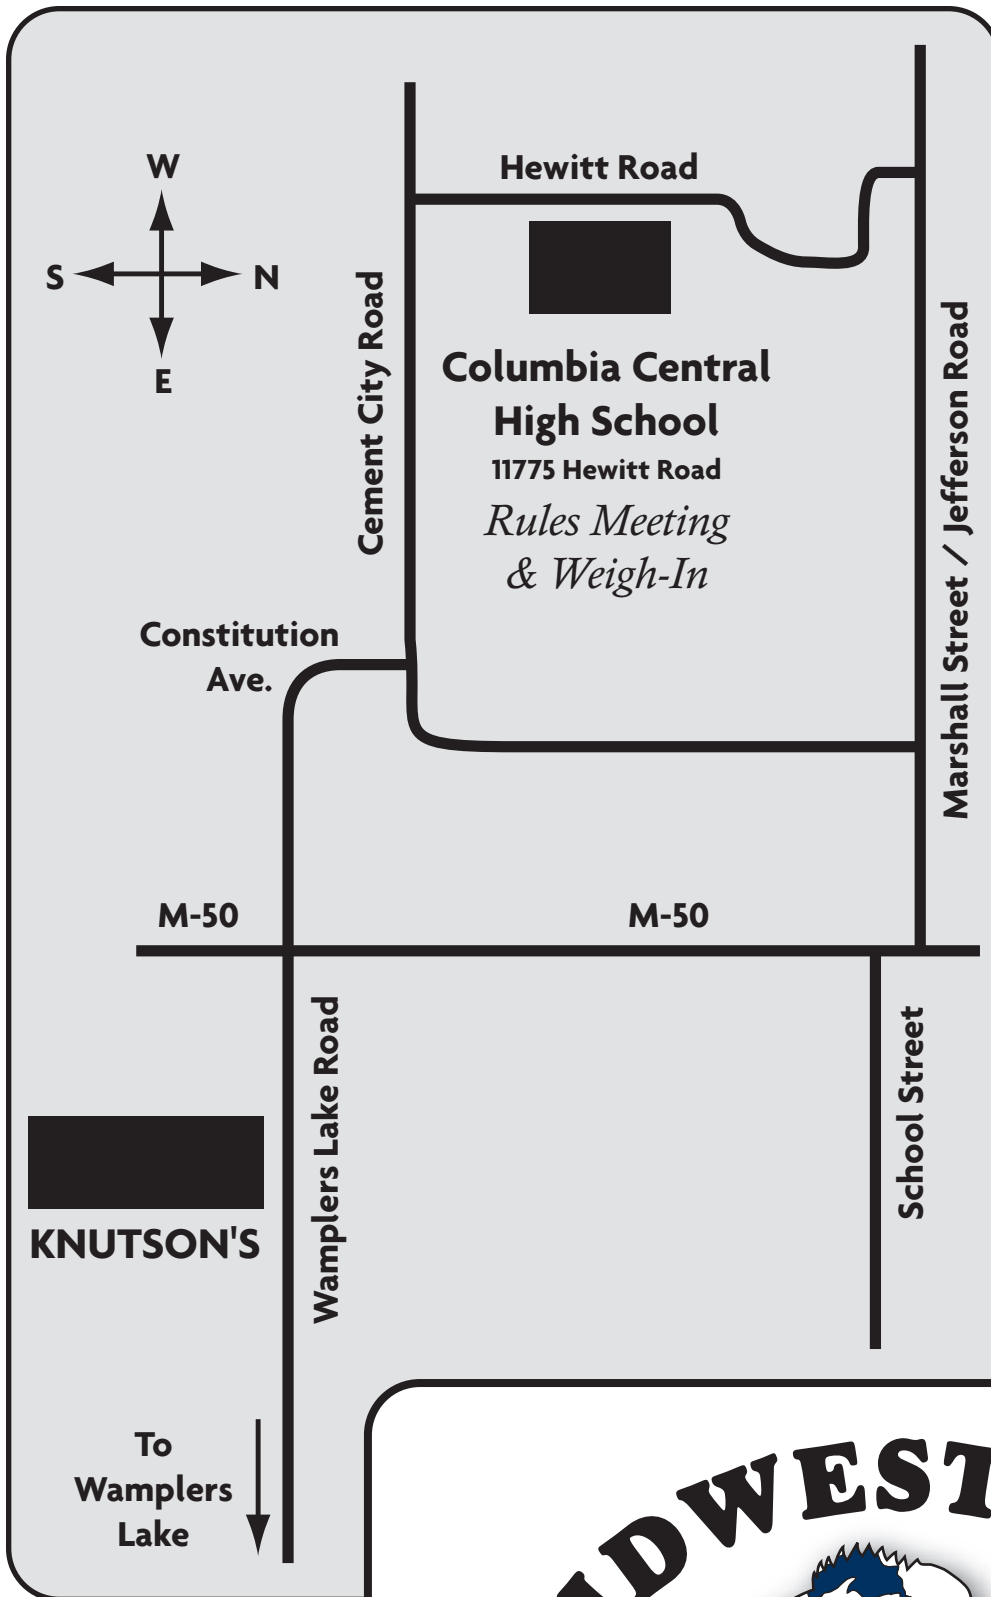

**DIRECTIONS
TO
MIDWEST OPEN
ICE TOURNAMENT
RULES
MEETING
&
WEIGH-IN**

- Head west on Wamplers Lake Road thru stop light
- Turn left on Cement City Road
- Go approx. 3 miles and you will come to Hewitt Road (baseball field on right) turn right, school is on your right about 1/4 mile

Columbia Central
High School
11775 Hewitt Road