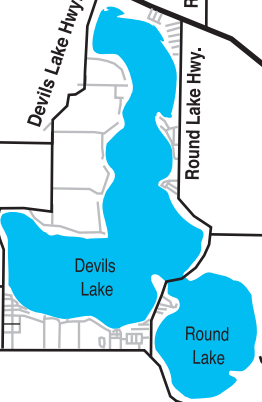

- Head west on Wamplers Lake Road thru stop light
- Turn left on Cement City Road
- Go approx. 3 miles and you will come to Hewitt Road (baseball field on right) turn right, school is on your right about 1/4 mile

Columbia Central  
High School  
11775 Hewitt Road

JACKSON

NAPOLEON

BROOKLYN

ONSTED

ADDISON

Jefferson Rd.

Hewitt Rd.

Turk Rd.

Cement City Rd.

Vicary Rd.

Brooklyn Hwy.

Pink St.

12

Onsted Hwy.

127

223

Slee Rd.

ADDISON

Devils Lake Hwy.

Round Lake Hwy.

Round Lake Hwy.

Manitou Beach Rd.

Manitou Rd.